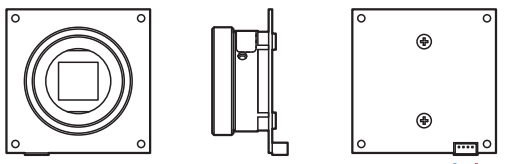

Accessories
 Options

WAT-902HB3S

CS-mount lenses

※Not in our lineup

Miniature lenses / Mount adaptors

3745B-13P	22PMA-M13-040	
2520BC-12	0814BC-12	
2920BC-12	1220BC-12	
3820BC-12	M1625BC-12	22PMA-M12-125
0625BC-12	2540EX014-M12	
0820BC-12		

C-mount lenses

※Not in our lineup

Cable with connectors

CB-02

Cable

4P cable (300mm)

Power supply adaptors

SWI12-12-N-P5

SWI12-12-E-P5

Cables

1.5C2V (BNC/BNC)

3C2V (BNC/BNC)

3C2V (BNC/RCA)

VIDEO OUT (BNC)

VIDEO OUT (BNC)

VIDEO OUT (RCA)

※Not in our lineup

VIDEO OUT

POWER IN (DC+5-12V)

POWER IN (DC+12V)