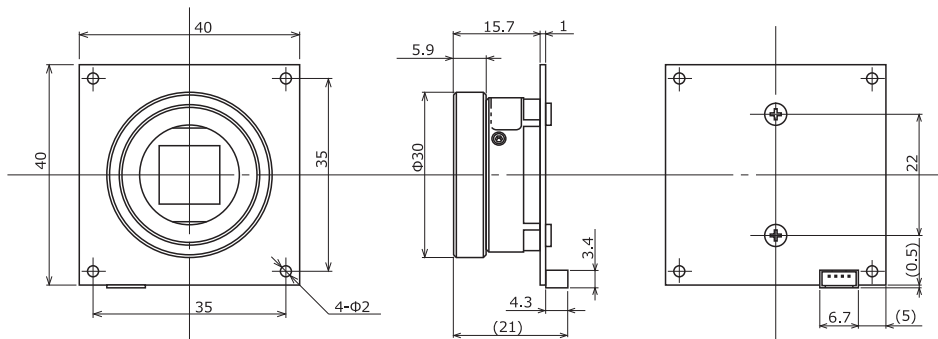

Dimensions

Specifications

Video standard	EIA	
Pick-up element	1/3 inch interline transfer CCD image sensor	
Number of effective pixels	768(H) × 494(V)	
Unit cell size	6.35μm(H) × 7.4μm(V)	
Synchronizing system	Internal	
Scanning system	2:1 interlace	
Video output	Composite video, 1.0 V(p-p) 75Ω (Unbalanced)	
Resolution (H)	More than 570TVL (Center)	
Minimum illumination	0.0006 lx F1.4 (AGC HIGH=50dB, Shutter=OFF)	
S/N	More than 50dB (AGC OFF=5dB, γ=1.0)	
Function settings	DIP Switch	
AE mode	Fixed	1/60, 1/100 sec.
	EI	1/250, 1/500, 1/1000, 1/2000, 1/5000, 1/10000, 1/100000 sec.
AGC	ON	5 - 32dB (LOW), 5 - 50dB (HIGH)
	OFF	5dB
MGC	-	
Gamma characteristics	γ≒0.45, 1.0	
Video level	100IRE	
Noise reduction	-	
Wide dynamic range	-	
Lens iris	Video	
Back light compensation	BLC	
White blemish correction	-	
Sharpness	-	
Defog	-	
Digital zoom	-	
Privacy mask	-	
Mirror image	-	
Freeze	-	
Motion detection	-	
Neg.image	-	
Interface	4P connector (Composite Video, Power in)	
Power supply	DC+12V±10%	
Power consumption	1.92W (160mA)	
Operating temperature	-10 - +40°C	
Storage temperature	-30 - +70°C	
Operating / Storage humidity	95% RH or less (Without condensation)	
Lens mount	CS mount	
Weight	Approx. 30g	
Accessories	4P cable, Hex. Wrench	