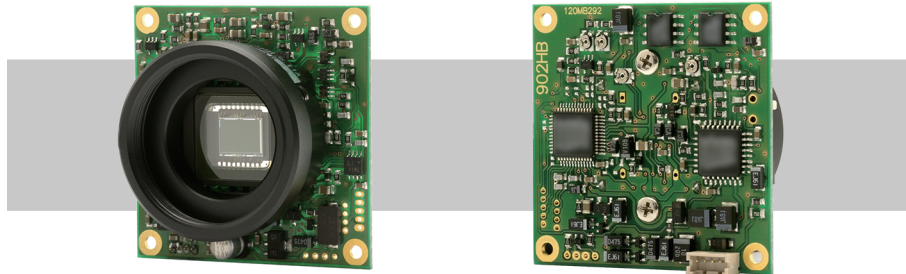

WAT-902HB3S 1/3" High Sensitivity Board Camera

NIR sensitivity with multi function

*NO CE & FCC

Key features

- Equality performance on NIR sensitivity and features to WAT-902H series
- Selectable camera settings for demanding scene conditions
- Electric iris, electric shutter, AGC, BLC and gamma switching

Dimensions

Specifications

Video standard	EIA	
Pick-up element	1/3 inch interline transfer CCD image sensor	
Number of effective pixels	768(H) × 494(V)	
Unit cell size	6.35μm(H) × 7.4μm(V)	
Synchronizing system	Internal	
Scanning system	2:1 interlace	
Video output	Composite video, 1.0 V(p-p) 75Ω (Unbalanced)	
Resolution (H)	More than 570TVL (Center)	
Minimum illumination	0.0006 lx F1.4 (AGC HIGH=50dB, Shutter=OFF)	
S/N	More than 50dB (AGC OFF=5dB, γ=1.0)	
Function settings	DIP Switch	
AE mode	Fixed	1/60, 1/100 sec.
	EI	1/250, 1/500, 1/1000, 1/2000, 1/5000, 1/10000, 1/100000 sec.
AGC	ON	5 - 32dB (LOW), 5 - 50dB (HIGH)
	OFF	5dB
MGC	-	
Gamma characteristics	γ≒0.45, 1.0	
Video level	100IRE	
Noise reduction	-	
Wide dynamic range	-	
Lens iris	Video	
Back light compensation	BLC	
White blemish correction	-	
Sharpness	-	
Defog	-	
Digital zoom	-	
Privacy mask	-	
Mirror image	-	
Freeze	-	
Motion detection	-	
Neg.image	-	
Interface	4P connector (Composite Video, Power in)	
Power supply	DC+12V±10%	
Power consumption	1.92W (160mA)	
Operating temperature	-10 - +40°C	
Storage temperature	-30 - +70°C	
Operating / Storage humidity	95% RH or less (Without condensation)	
Lens mount	CS mount	
Weight	Approx. 30g	
Accessories	4P cable, Hex. Wrench	

Accessories
 Options

WAT-902HB3S

CS-mount lenses

※Not in our lineup

Miniature lenses / Mount adaptors

3745B-13P	22PMA-M13-040	
2520BC-12	0814BC-12	
2920BC-12	1220BC-12	
3820BC-12	M1625BC-12	22PMA-M12-125
0625BC-12	2540EX014-M12	
0820BC-12		

C-mount lenses

※Not in our lineup

Cable with connectors

CB-02

Cable

4P cable (300mm)

Power supply adaptors

SWI12-12-N-P5