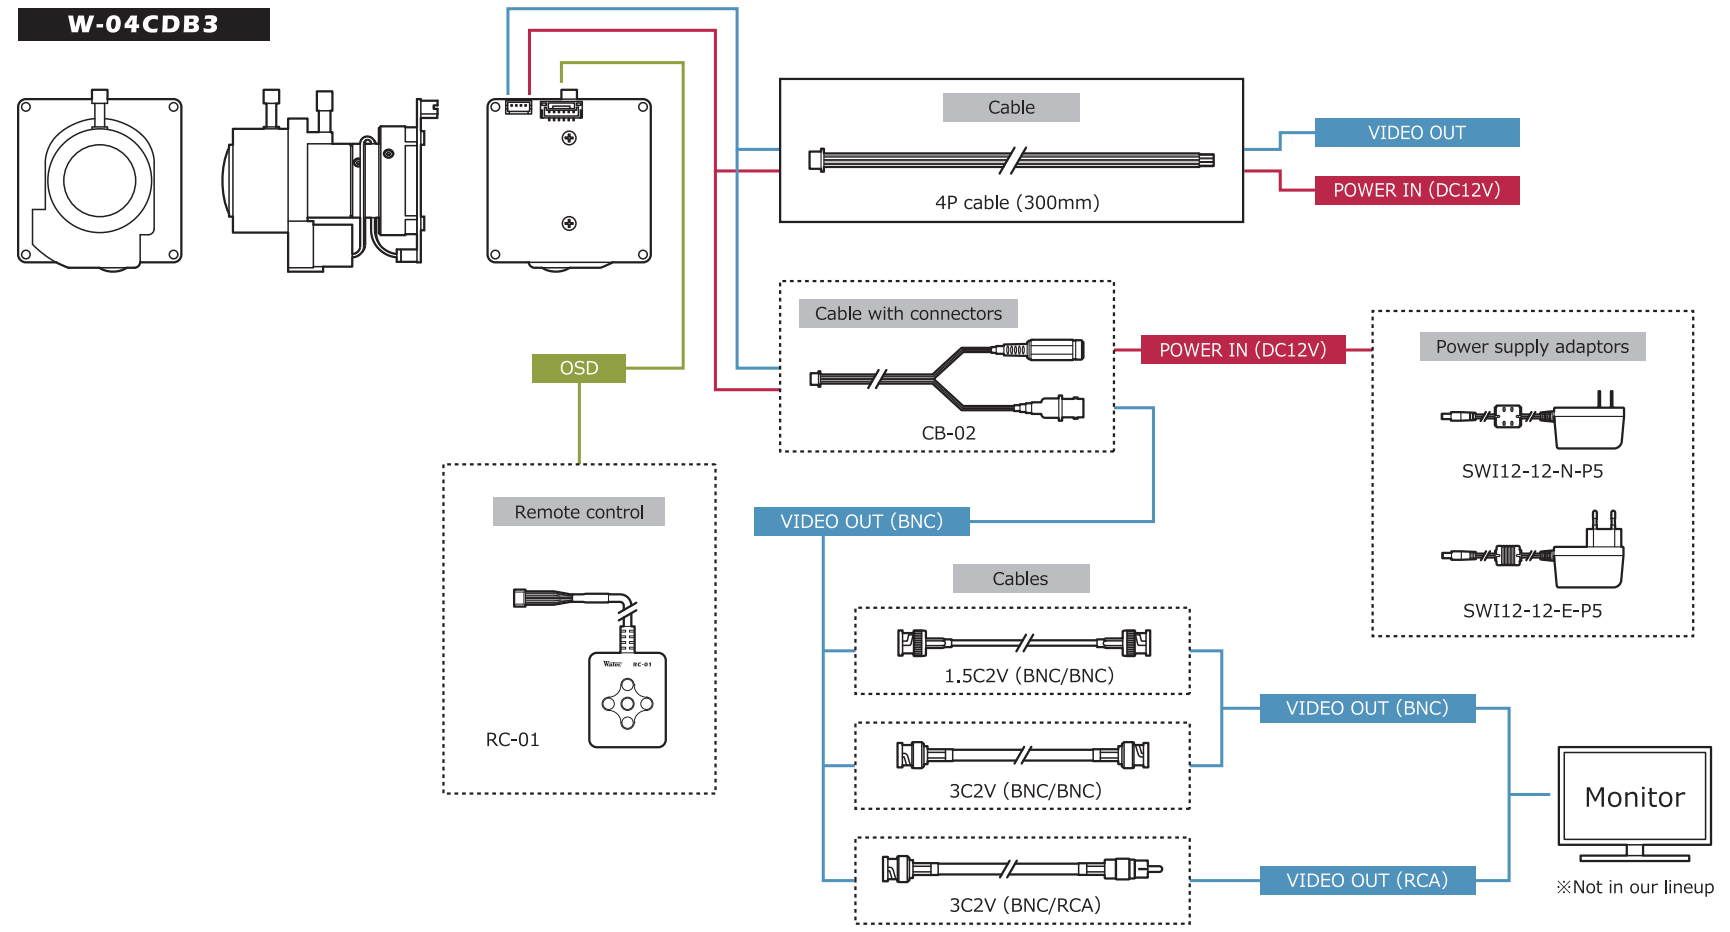

Accessories Options

W-04CDB3

※Not in our lineup