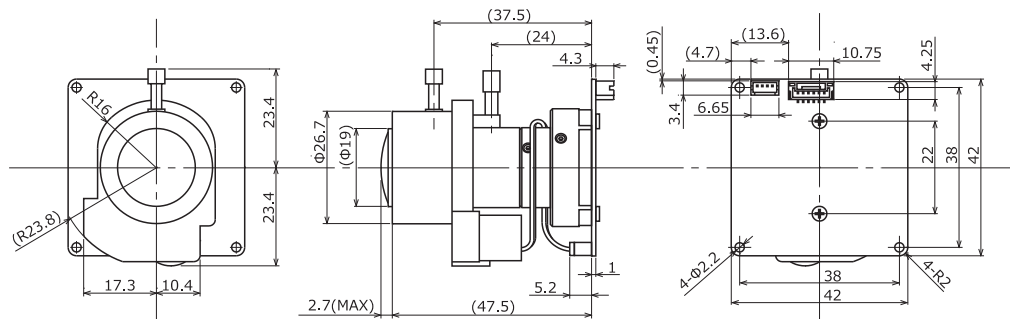

Dimensions

Specifications

Video standard	NTSC	
Pick-up element	1/3 inch interline transfer CCD image sensor	
Number of effective pixels	976(H) × 494(V)	
Unit cell size	5.4μm(H) × 7.4μm(V)	
Imaging system	Ye, Cy, Mg, and G complementary color mosaic filters on chip	
Synchronizing system	Internal	
Scanning system	2:1 Interlace	
Video output	Composite: 1.0 V(p-p) 75Ω (Unbalanced)	
Resolution (H)	More than 650TVL (Center)	
Minimum illumination	0.005 lx F1.2 (AGC ON=45dB, Shutter=OFF)	
S/N	More than 52dB (AGC OFF=-3dB, γ=0.45)	
Function settings	OSD : Remote controller	
AE mode	Fixed	1/60, 1/100 sec.
	EI	1/250, 1/500, 1/1000, 1/2000, 1/4000, 1/10000 sec.
		1/60 - 1/100000 sec.
White balance	ATW, AWB, ACR, PWB, MWB, PRESET (5100K, 6300K)	
AGC	ON	-3 - 45dB
	OFF	-3dB
MGC	0 - 42dB (6dB step)	
Day/Night	Digital Auto, Manual	
Gamma characteristics	γ≈0.45	
Video level	Adjustable	
Noise reduction	2DNR OFF/ON Level adjustable	
Wide dynamic range	D-WDR OFF/ON Level adjustable	
Lens iris	Video / DC	
Back light compensation	BLC, HSBLC	
White blemish correction	Up to 64 pixels	
Sharpness	Level adjustable	
Defog	OFF/ON Level adjustable	
Digital zoom	-	
Privacy mask	8 masks	
Mirror image	OFF, H-FLIP	
Freeze	-	
Motion detection	-	
Neg.image	-	
Interface	4P connector (Composite Video, Power in), 4P connector (DC iris), Remote control (RC-01)	
Power supply	DC+12V±10%	
Power consumption	1.02W (85mA)	
Operating temperature	-10 - +50°C	
Storage temperature	-30 - +70°C	
Operating / Storage humidity	95% RH or less (Without condensation)	
Lens mount	Φ14mm	
Standard lens	f=2.8mm - 10.5mm F1.2 (2.8) Varifocal lens	
Weight	Approx. 54g	
Accessories	4P cable, Hex. Wrench	