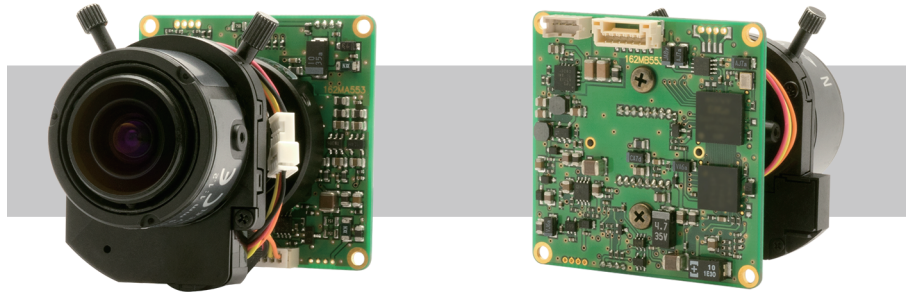

W-04CDB3 1/3" Multi-function Board Camera with Varifocal Lens

High functionality and high sensitivity for demanding scene conditions

*NO CE & FCC

Key features

- 1/3-inch CCD sensor with high sensitivity 0.005 lx F1.2 and resolution 650TVL
- Advanced setting available by OSD (On-Screen Display) through an optional remote control
- 2DNR, privacy masking, BLC (Back Light Compensation)
- Mirror image, white blemish correction, contour correction
- Built-in vari-focal lens (f=2.8 - 10.5mm)