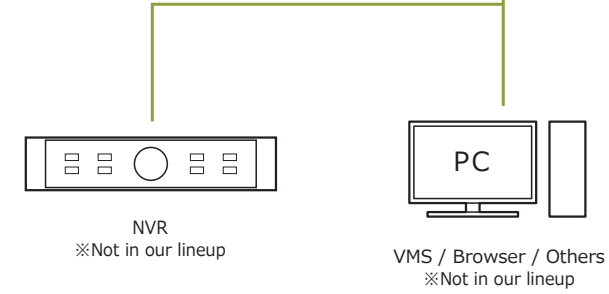

Stands

MS50   WH-31   WH-11   WH-21

Water resistant camera housing / Mounting brackets

VCHO-15S   WH-6N   PTP-300