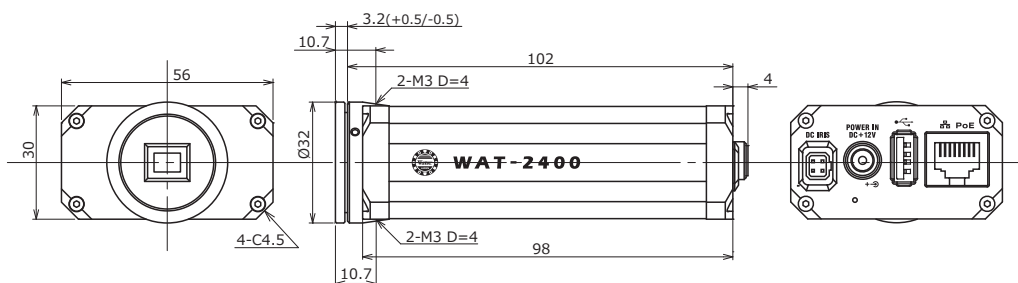

WAT-2400 1/2.8" Full HD Network Camera

Full HD CMOS sensor

Key features

- Customization flexible firmware (Required software can be included to the camera)
- 1/2.8-inch 2M CMOS image sensor with high sensitivity
- Min. illumination 0.1 lx F1.2 (AGC HIGH=66dB, Shutter=OFF)
- H.264 Video compression format
- PoE (IEEE802.3af) & 12V DC input
- ONVIF® profile S compliant

Dimensions

Specifications

Pick-up element	1/2.8 inch CMOS image sensor	
Number of effective pixels	1994(H) × 1244(V)	
Unit cell size	2.8μm(H) × 2.8μm(V)	
Imaging system	RGB+W array mosaic filters on chip	
Synchronizing system	Internal	
Scanning system	Progressive	
Output size	1920×1080, 1280×720	
Max. frame rate	30 fps	
Video compression	H.264, MJPEG	
Minimum illumination	0.1 lx F1.2 (AGC HIGH=66dB, Shutter=OFF)	
S/N	More than 50dB (AGC OFF=0dB, γ=1.0)	
Function settings	Browser	
AE mode	Fixed	1/5 - 1/10000 sec. (1/10000 sec. step)
	EI	1/30 - 1/10000 sec.
White balance	ATW, PWB, MWB	
AGC	ON	0 - 42dB
	OFF	—
MGC	0 ~ 66dB (3dB step)	
Day/Night	—	
Noise reduction	—	
Wide dynamic range	—	
Lens iris	DC	
Back light compensation	—	
White blemish correction	—	
Sharpness	Level adjustable	
Defog	—	
Digital zoom	—	
Privacy mask	—	
Mirror image	—	
Freeze	—	
Motion detection	—	
Neg.image	—	
ONVIF	profile S	
Supported protocols	TCP/IP, UDP/IP, RTP(UDP), RTP(TCP), RTCP, RTSP, NTP, HTTP, FTP, DHCP, DNS, TELNET, SSH, SNMP, ARP, ICMP, Bonjour	
Interface	RJ45 (10BASE-T, 100BASE-TX), USB (High Speed / Full Speed), Auto iris, Power in	
Power supply	PoE +48V, DC+12V±10%	
Power consumption	5.4W/450mA (DC+12V), 5.6W/127mA (PoE+48V)	
Operating temperature	-10 - +40°C	
Storage temperature	-30 - +70°C	
Operating / Storage humidity	95% RH or less (Without condensation)	
Lens mount	CS mount (Back focus adjustable)	
Weight	Approx. 195g	
Accessories	WPDC12 (DC plug), Hex. wrench, Camera bracket, Clamp filter	