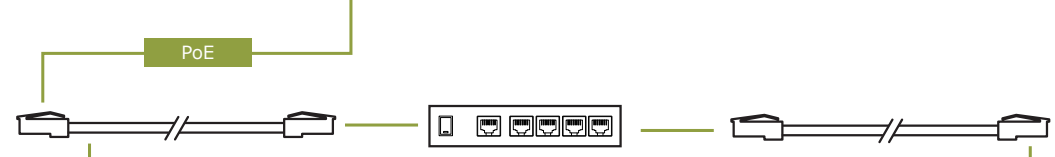

C-mount adaptor

30CMA-R

C-mount lenses
 ※Not in our lineup

WAT-2400

Power supply adaptors

SWI12-12-N-P5 SWI12-12-E-P5

Camera bracket

B007